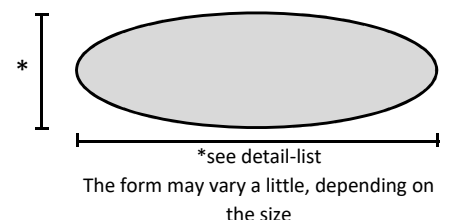

### Dimension / Description

### Drawing

#### Both sides profiled anodes

Form: both sides profiled  
Length: variable

Details:		
Width	Thickness	Qty. of ribs
50 mm	10 / 20 mm	4
50 mm	10 / 20 mm	6
80 mm	10 / 20 mm	8

#### Billet-Anodes

Form: oval and smooth  
Length: variable

Details:		
30 x 20 mm	60 x 15 mm	80 x 40 mm
35 x 20 mm	60 x 20 mm	90 x 35 mm
40 x 15 mm	70 x 35 mm	100 x 20 mm
50 x 10 mm	80 x 20 mm	

Form: oval and waved  
Dimensions: 60 x 35 mm  
Length: variable