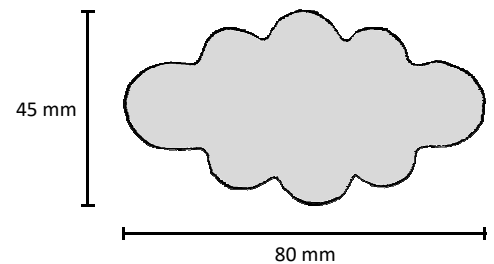

Form: oval and waved
Dimensions: 80 x 45 mm
Length: variable