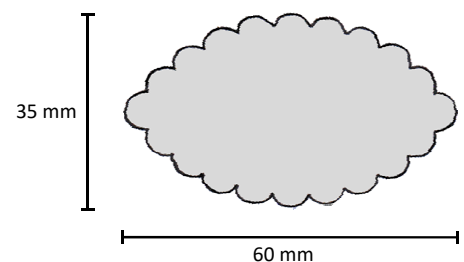

### Dimension / Description

### Drawing

#### Both sides profiled anodes

Form: both sides profiled  
Length: variable

Details:		
Width	Thickness	Qty. of ribs
50 mm	10 / 20 mm	4
50 mm	10 / 20 mm	6
80 mm	10 / 20 mm	8

#### Billet-Anodes

Form: oval and smooth  
Length: variable

Details:		
30 x 20 mm	60 x 15 mm	80 x 40 mm
35 x 20 mm	60 x 20 mm	90 x 35 mm
40 x 15 mm	70 x 35 mm	100 x 20 mm
50 x 10 mm	80 x 20 mm	

Form: oval and waved  
Dimensions: 60 x 35 mm  
Length: variable