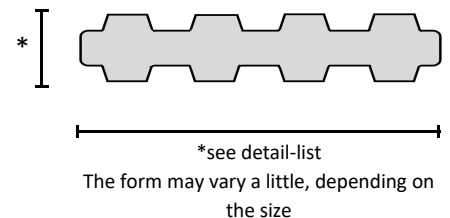

Dimensions and profiles of anodes

Please contact us for your desired dimensions.

We offer a variety of dimensions and profiles, which are not listed here.

All anodes can be provided with a thread or a hole.

Dimension / Description

Drawing

Both sides profiled anodes

Form: both sides profiled
Length: variable

Details:		
Width	Thickness	Qty. of ribs
50 mm	10 / 20 mm	4
50 mm	10 / 20 mm	6
80 mm	10 / 20 mm	8