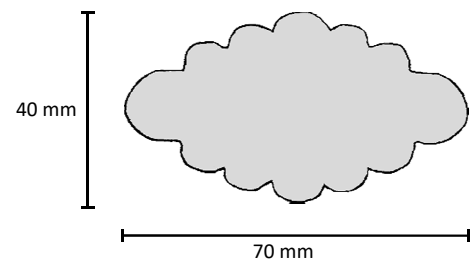

Dimensions and profiles of anodes

Please contact us for your desired dimensions.

We offer a variety of dimensions and profiles, which are not listed here.

All anodes can be provided with a thread or a hole.

Dimension / Description

Drawing

Form: oval and waved
Dimensions: 70 x 40 mm
Length: variable