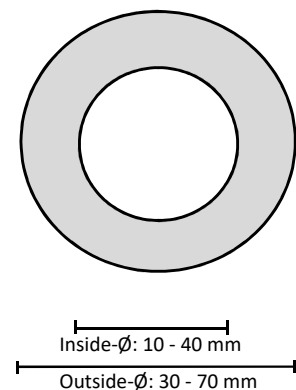

Dimensions and profiles of anodes

Please contact us for your desired dimensions.

We offer a variety of dimensions and profiles, which are not listed here.

All anodes can be provided with a thread or a hole.

Dimension / Description

Drawing

Tube-Anodes

Form: Tube
Length: variable

Details:		
Outside-$\emptyset$:	Inside-$\emptyset$	Wall thickness
$\emptyset$ 30 mm	$\emptyset$ 10 mm	min. 8 mm !
$\emptyset$ 35 mm	$\emptyset$ 13 mm	
$\emptyset$ 40 mm	$\emptyset$ 15 mm	
$\emptyset$ 45 mm	$\emptyset$ 20 mm	
$\emptyset$ 49 mm	$\emptyset$ 25 mm	
$\emptyset$ 50 mm	$\emptyset$ 30 mm	
$\emptyset$ 60 mm	$\emptyset$ 35 mm	
$\emptyset$ 70 mm	$\emptyset$ 37 mm	
	$\emptyset$ 40 mm